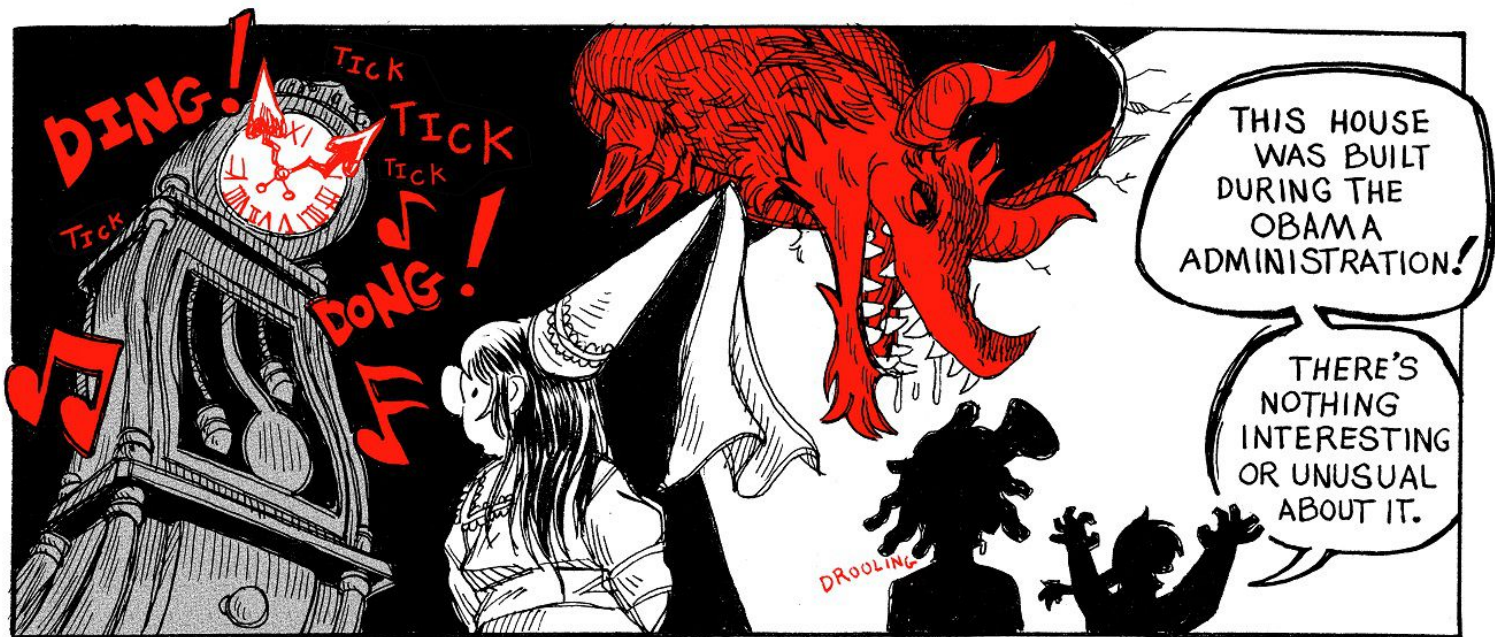

FUCK, I'M HUNGRY.

COUGH COUGH WEHH

Rob ZOMBIE SUCK

BEWARE OF FENCE!

OPEN 24/7

910112 230

A PERFECT RECREATION OF THE **SAW(2004)** BATHROOM!

LET ME SHOW YOU HOW IT WORKS.

YOU TAKE THIS...

HEH HEH HEH

LUCKY

LOCK IT AROUND THE GUESTS ANKLES...

CLANG

AND DO WHATEVER YOU WANT WITH ME...

I MEAN THEM.