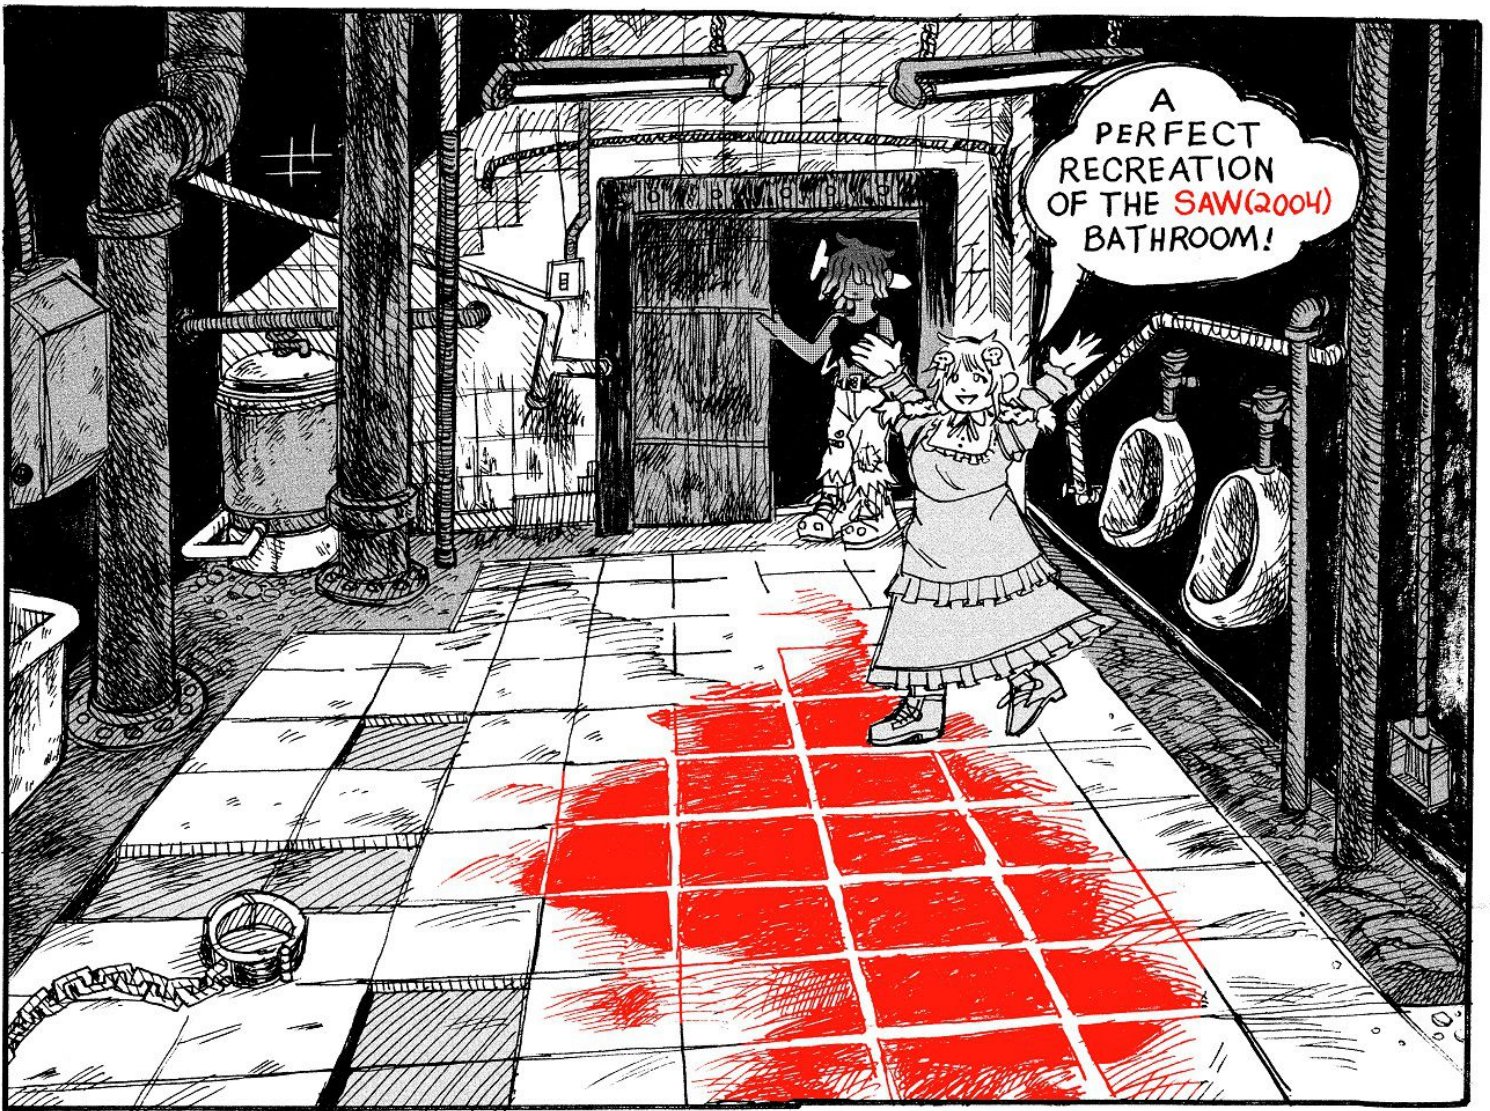

FUCK, I'M HUNGRY.

COUGH COUGH WEHH

Rob ZOMBIE SUCK

BEWARE OF FENCE!

OPEN 24/7

910112 230

A PERFECT RECREATION OF THE **SAW(2004)** BATHROOM!

LET ME SHOW YOU HOW IT WORKS.

YOU TAKE THIS...

HEH HEH HEH

LUCKY

LOCK IT AROUND THE GUESTS ANKLES...

CLANG

AND DO WHATEVER YOU WANT WITH ME...

I MEAN THEM.